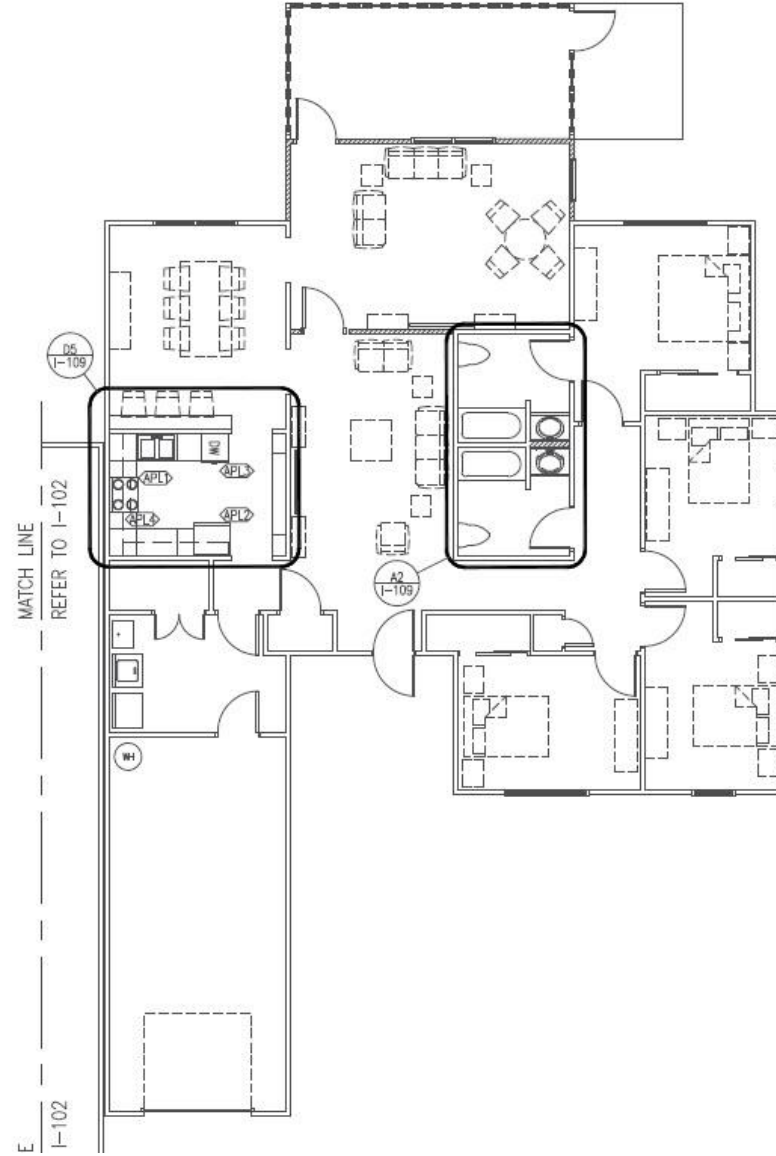

### 2 Bath

UNIT B - FF&E PLAN  
SCALE: 3/16" = 1'-0"

# Wallops Island

3 Bedroom

2 Bath

UNIT D - FF&E PLAN  
SCALE: 3/16" = 1'-0"

Wallops Island  
4 Bedroom  
2 Bath

Wallops Island  
4-5 Bedroom  
3 Bath