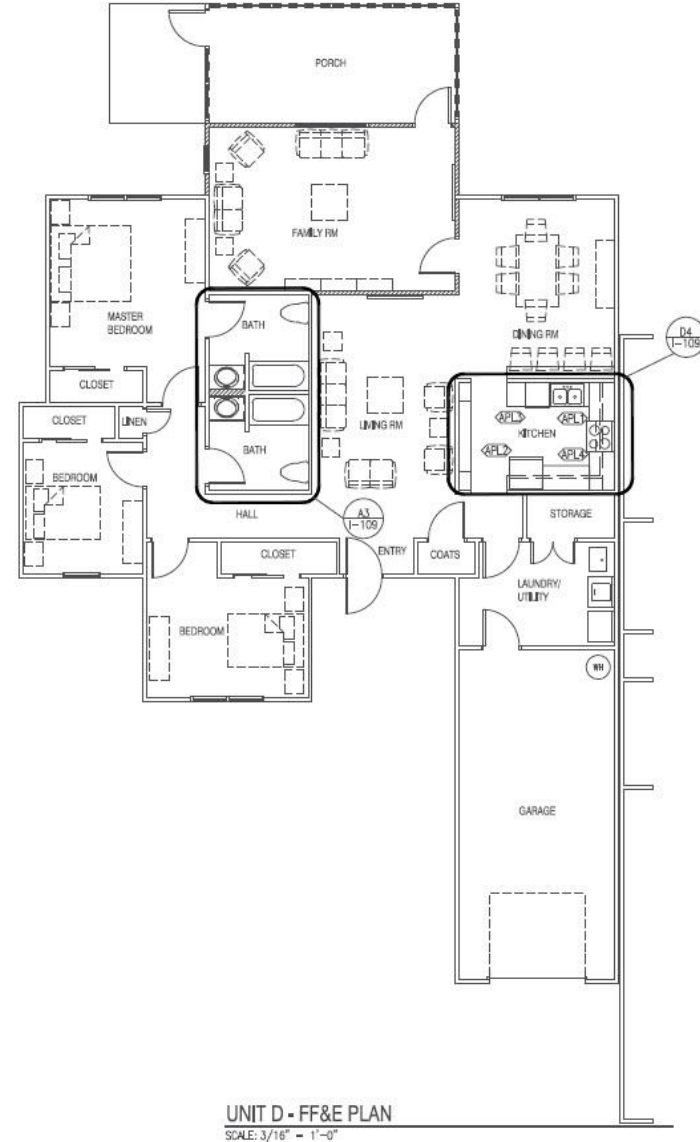

## 3 Bedroom

### 2 Bath

UNIT B - FF&E PLAN  
SCALE: 3/16" = 1'-0"

# Wallops Island

3 Bedroom

2 Bath

UNIT D - FF&E PLAN  
SCALE: 3/16" = 1'-0"

Wallops Island  
4 Bedroom  
2 Bath

Wallops Island  
4-5 Bedroom  
3 Bath